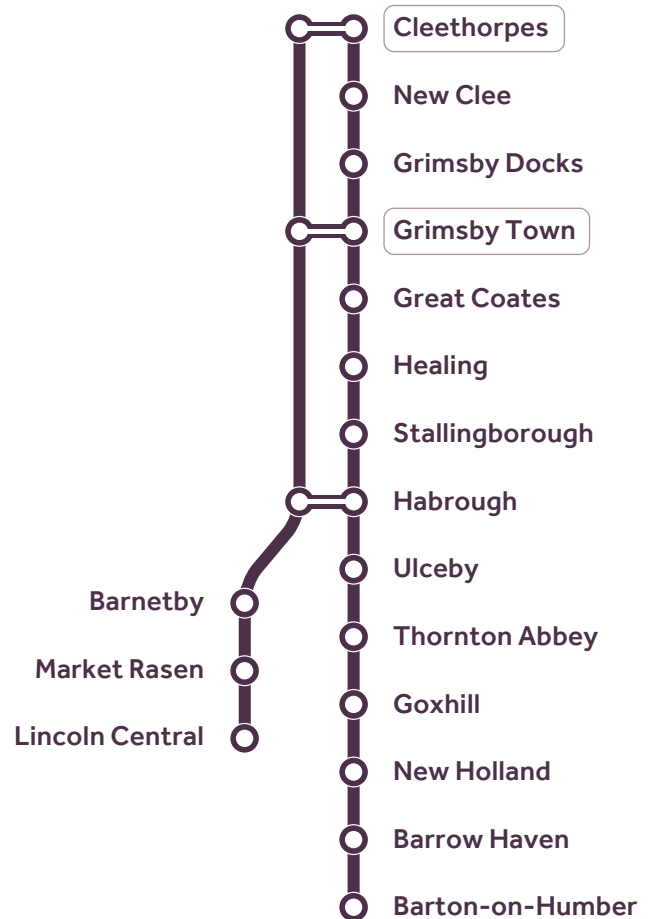

REGIONAL TRAIN TIMETABLE

Lincoln
Barton-on-Humber
Grimsby
Cleethorpes

Monday to Sunday
21 May to 09 December 2023

Contact us

Visit: eastmidlandsrailway.co.uk
Twitter: Tweet a message to [@eastmidrailway](https://twitter.com/eastmidrailway)
Email: contact@eastmidlandsrailway.co.uk
Telephone: **03457 125 678**
TextDirect: Text **18001** followed by **03457 125 678**
Address: Write to **Customer Service Centre,**
East Midlands Railway,
Locomotive House, Locomotive Way
Derby, DE24 8PU